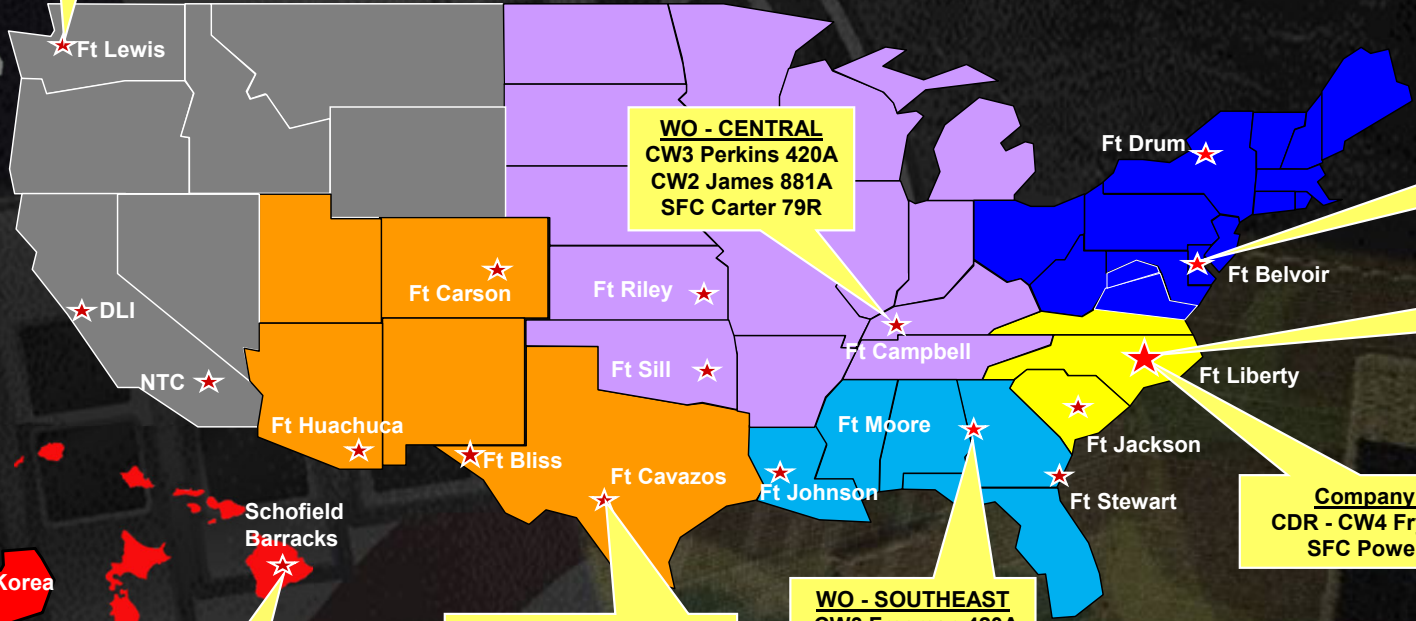

# Warrant Officer Recruiting Company

**WO - WEST**  
SFC Lermey 79R  
SFC Wold 25H  
SSG Bado 91C

**WO - CENTRAL**  
CW3 Perkins 420A  
CW2 James 881A  
SFC Carter 79R

**WO - NORTHEAST**  
CW5 Nettles 948E  
SFC Walker 79R

**WO - EAST**  
SFC Paige 35L  
SSG Rotz 35F

**Company HQ**  
CDR - CW4 Frye 120A  
SFC Powe 79R

**WO - SOUTHEAST**  
CW3 Freeman 420A  
SSG Simms 79R

**WO - SOUTHWEST**  
CW3 Polite 120A  
1SG - 1SG Pusateri 79R  
SFC Robinson 79R  
SSG Wahl 42A

**WO - PACOM**  
CW3 Meyers 913A  
SFC Cantrell 79R

**WO - EUCOM**  
CW3 Rowe 153A  
SFC Greenwood 79R

UNCLASSIFIED