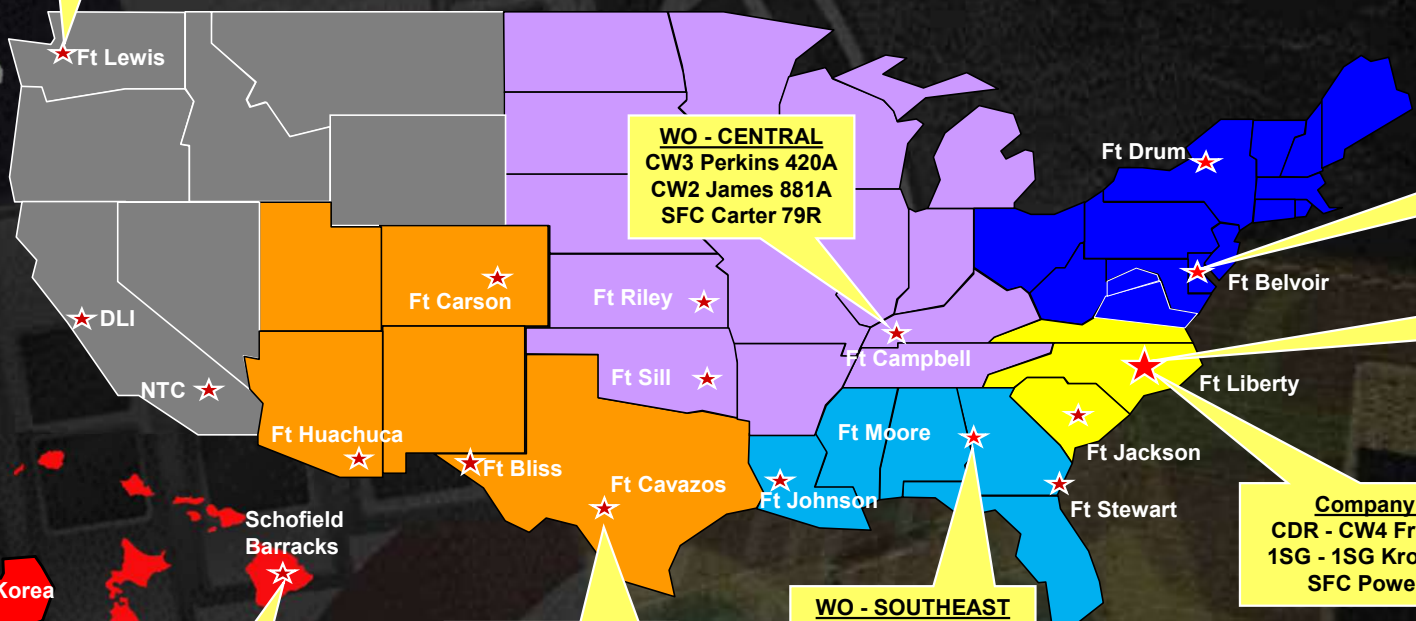

AIRBORNE

Warrant Officer Recruiting Company

WO - WEST
CW3 Losey 740A
SFC Lermy 79R
SFC Wold 25H
SSG Bado 91C

WO - CENTRAL
CW3 Perkins 420A
CW2 James 881A
SFC Carter 79R

WO - NORTHEAST
CW5 Nettles 948E
SFC Walker 79R

WO - EAST
CW4 Gathright 882A
SFC Paige 35L

Company HQ
CDR - CW4 Frye 120A
1SG - 1SG Kroeck 79R
SFC Powe 79R

WO - SOUTHEAST
CW3 Freeman 420A
SSG Simms 79R

WO - SOUTHWEST
CW3 Polite 120A
SFC Robinson 79R
SSG Wahl 42A

WO - PACOM
CW3 Meyers 913A
SFC Cantrell 79R

WO - EUCOM
CW3 Rowe 153A
SFC Greenwood 79R

UNCLASSIFIED