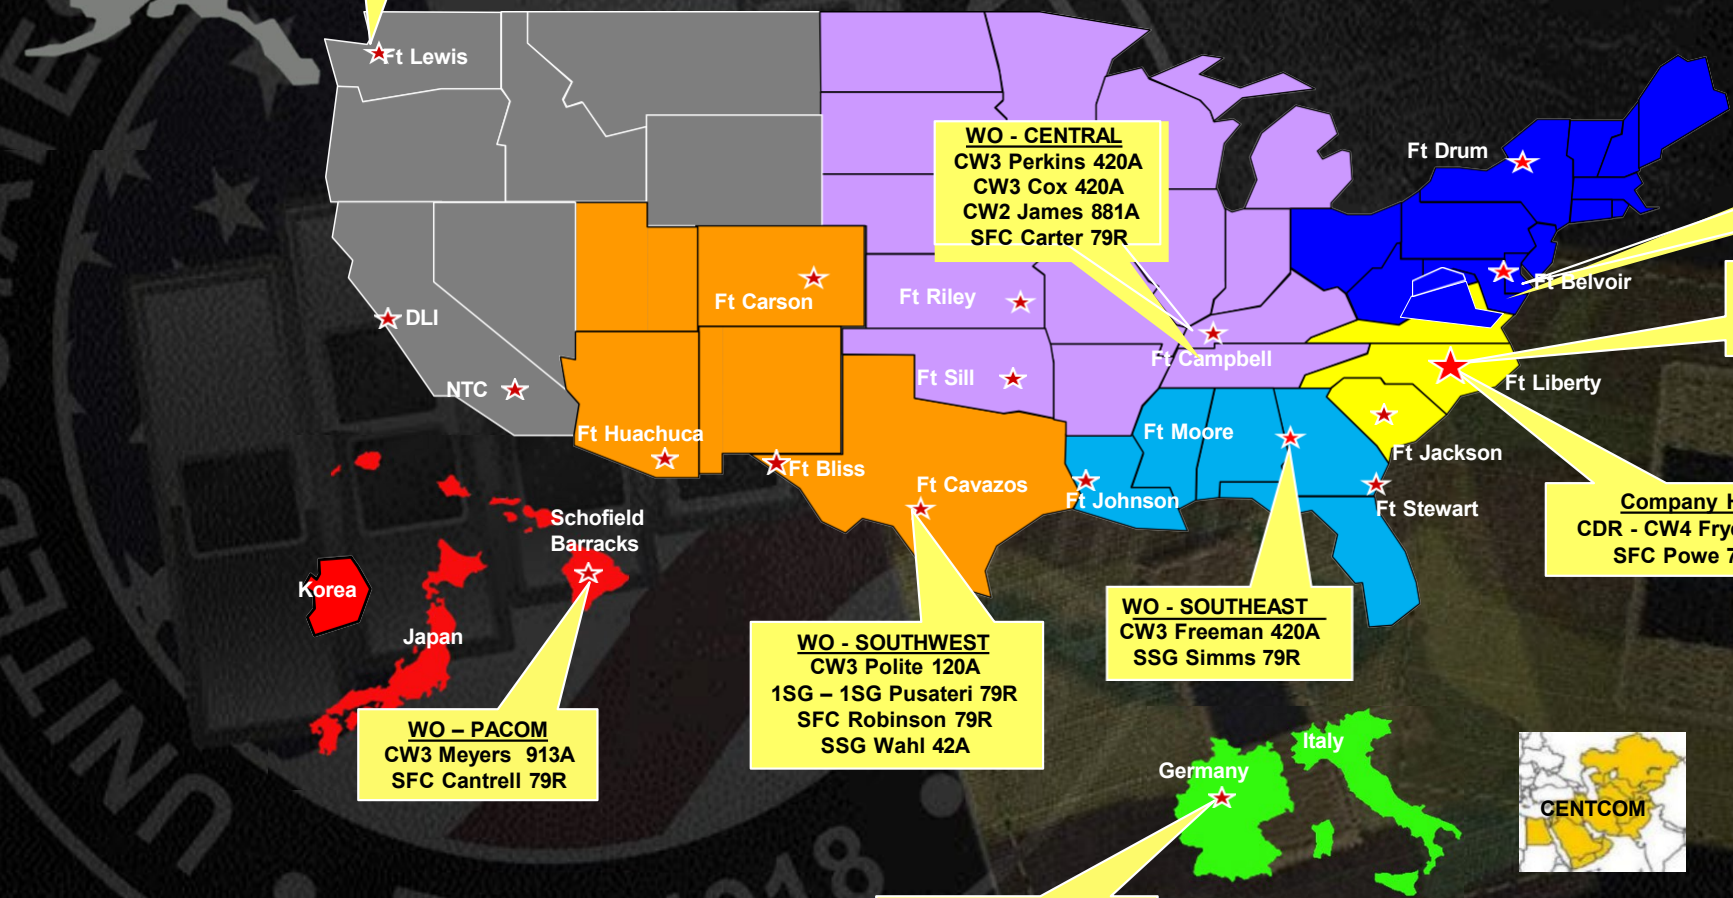

AIRBORNE

# Warrant Officer Recruiting Company

**WO - WEST**  
SFC Lermy 79R  
SFC Wold 25H  
SSG Bado 91C

**WO - CENTRAL**  
CW3 Perkins 420A  
CW3 Cox 420A  
CW2 James 881A  
SFC Carter 79R

**WO - NORTHEAST**  
CW5 Nettles 948E  
CW3 McNair 920B  
SFC Walker 79R

**WO - EAST**  
SFC Paige 35L  
SSG Rotz 35F

**Company HQ**  
CDR - CW4 Frye 120A  
SFC Powe 79R

**WO - SOUTHEAST**  
CW3 Freeman 420A  
SSG Simms 79R

**WO - SOUTHWEST**  
CW3 Polite 120A  
1SG - 1SG Pusateri 79R  
SFC Robinson 79R  
SSG Wahl 42A

**WO - PACOM**  
CW3 Meyers 913A  
SFC Cantrell 79R

**WO - EUCOM**  
CW3 Rowe 153A  
SFC Greenwood 79R

Alaska

UNCLASSIFIED