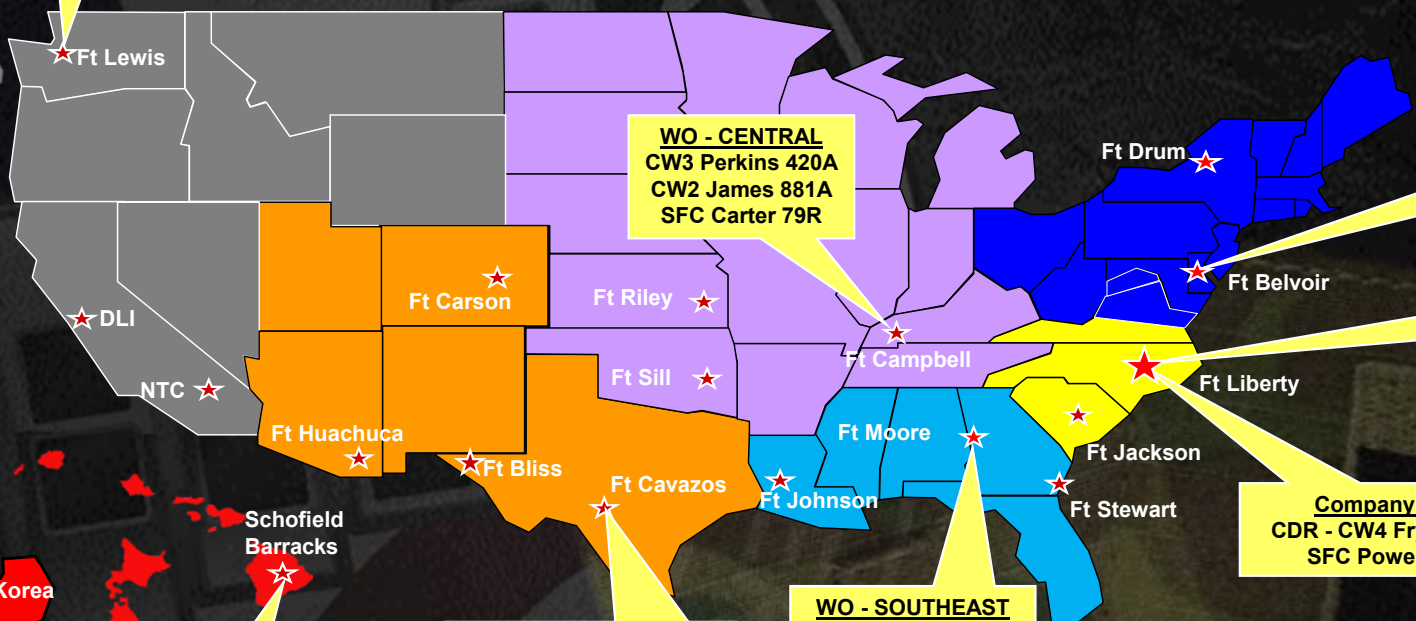

UNCLASSIFIED