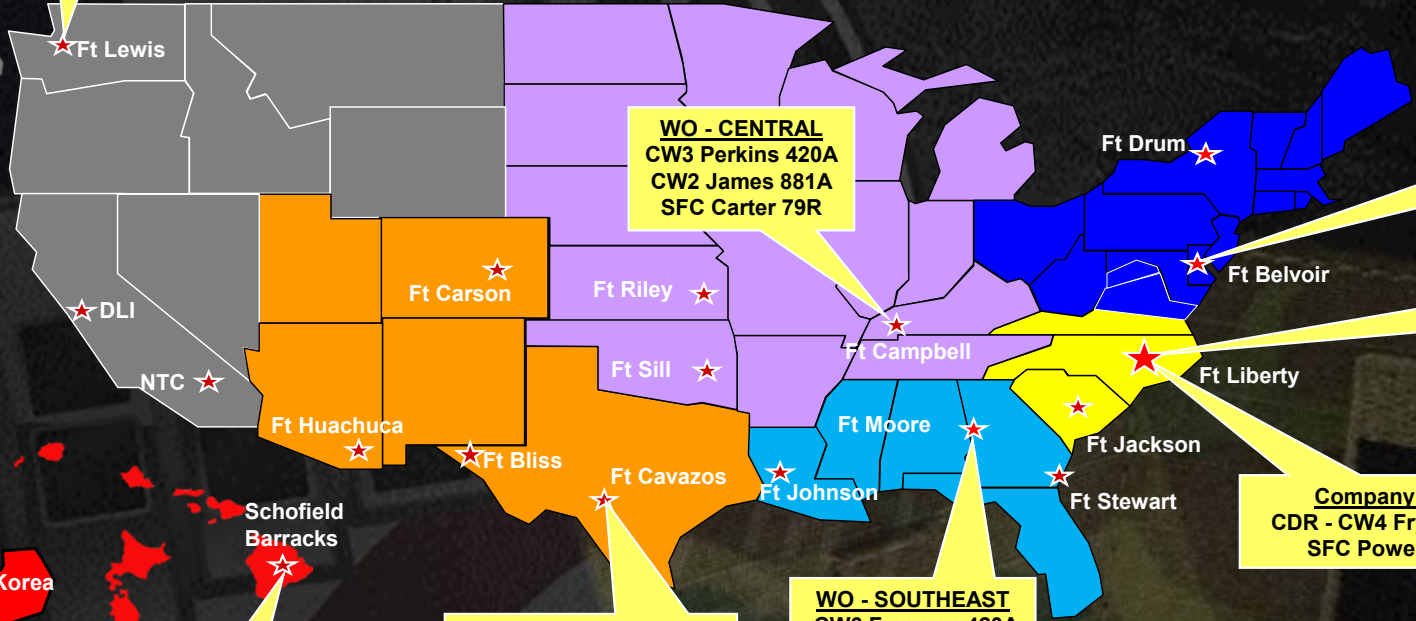

# Warrant Officer Recruiting Company

**WO - WEST**  
CW3 Losey 740A  
SFC Lermy 79R  
SFC Wold 25H  
SSG Bado 91C

**WO - CENTRAL**  
CW3 Perkins 420A  
CW2 James 881A  
SFC Carter 79R

**WO - NORTHEAST**  
CW5 Nettles 948E  
SFC Walker 79R

**WO - EAST**  
SFC Paige 35L  
SSG Rotz 35F

**Company HQ**  
CDR - CW4 Frye 120A  
SFC Powe 79R

**WO - SOUTHEAST**  
CW3 Freeman 420A  
SSG Simms 79R

**WO - SOUTHWEST**  
CW3 Polite 120A  
1SG - 1SG Pusateri 79R  
SFC Robinson 79R  
SSG Wahl 42A

**WO - PACOM**  
CW3 Meyers 913A  
SFC Cantrell 79R

**WO - EUCOM**  
CW3 Rowe 153A  
SFC Greenwood 79R

UNCLASSIFIED