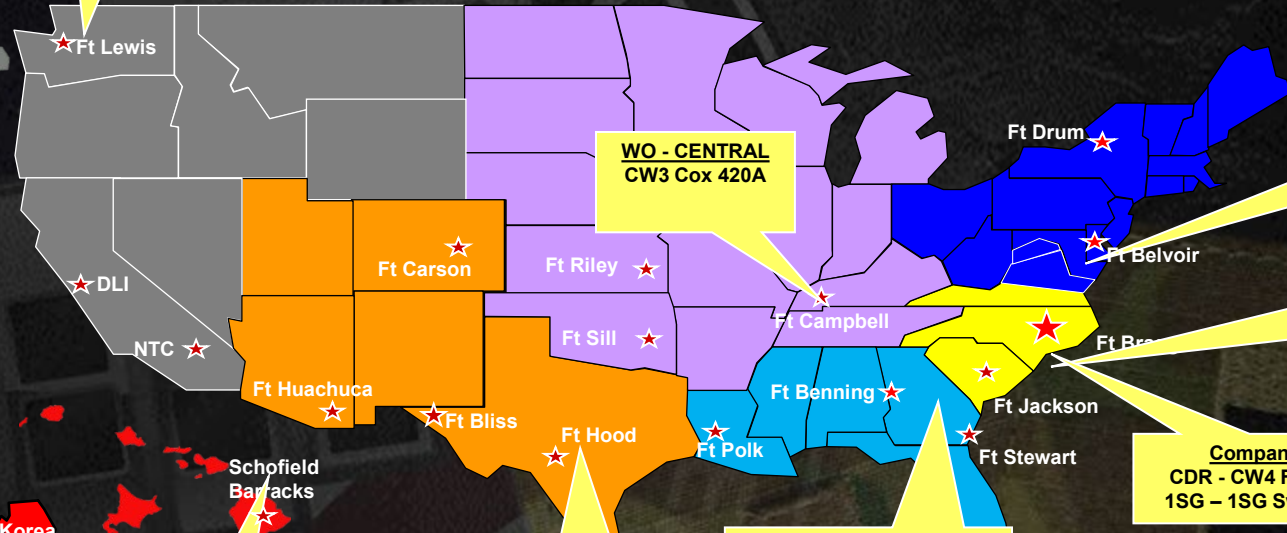

AIRBORNE

Warrant Officer Recruiting Company

WO - WEST
CW2 Mulkern 131A
CW2 Kaiser 152E
SFC Wold 25H SSG
Bado 91C

WO - CENTRAL
CW3 Cox 420A

WO - NORTHEAST
CW2 McNair 920A
SFC Walker 79R
SSG Mcdonald 35M

WO - EAST
CW3 Rodriguez 914A
CW2 Ensinger 170B
SSG Rotz 35F
SSG Fane 42A

Company HQ
CDR - CW4 Frye 120A
1SG - 1SG Swiger 79R

WO - SOUTHEAST
CW2 Collins 420A
SFC Covarrubias 79R

WO - SOUTHWEST
CW3 Polite 120A
SFC Robinson 79R
SFC Holcomb 79R
SFC Wahl 42A

WO - PACOM
CW3 Meyers 913A
SFC Horne 79R
SSG Gaston 42A

WO - EUCOM
CW2 Lucio 153A
SFC Greenwood 79R

Alaska

Ft Lewis

DLI

NTC

Ft Huachuca

Ft Bliss

Ft Hood

Ft Stewart

Ft Drum

Ft Belvoir

Ft Bragg

Germany

Italy

CENTCOM

UNCLASSIFIED