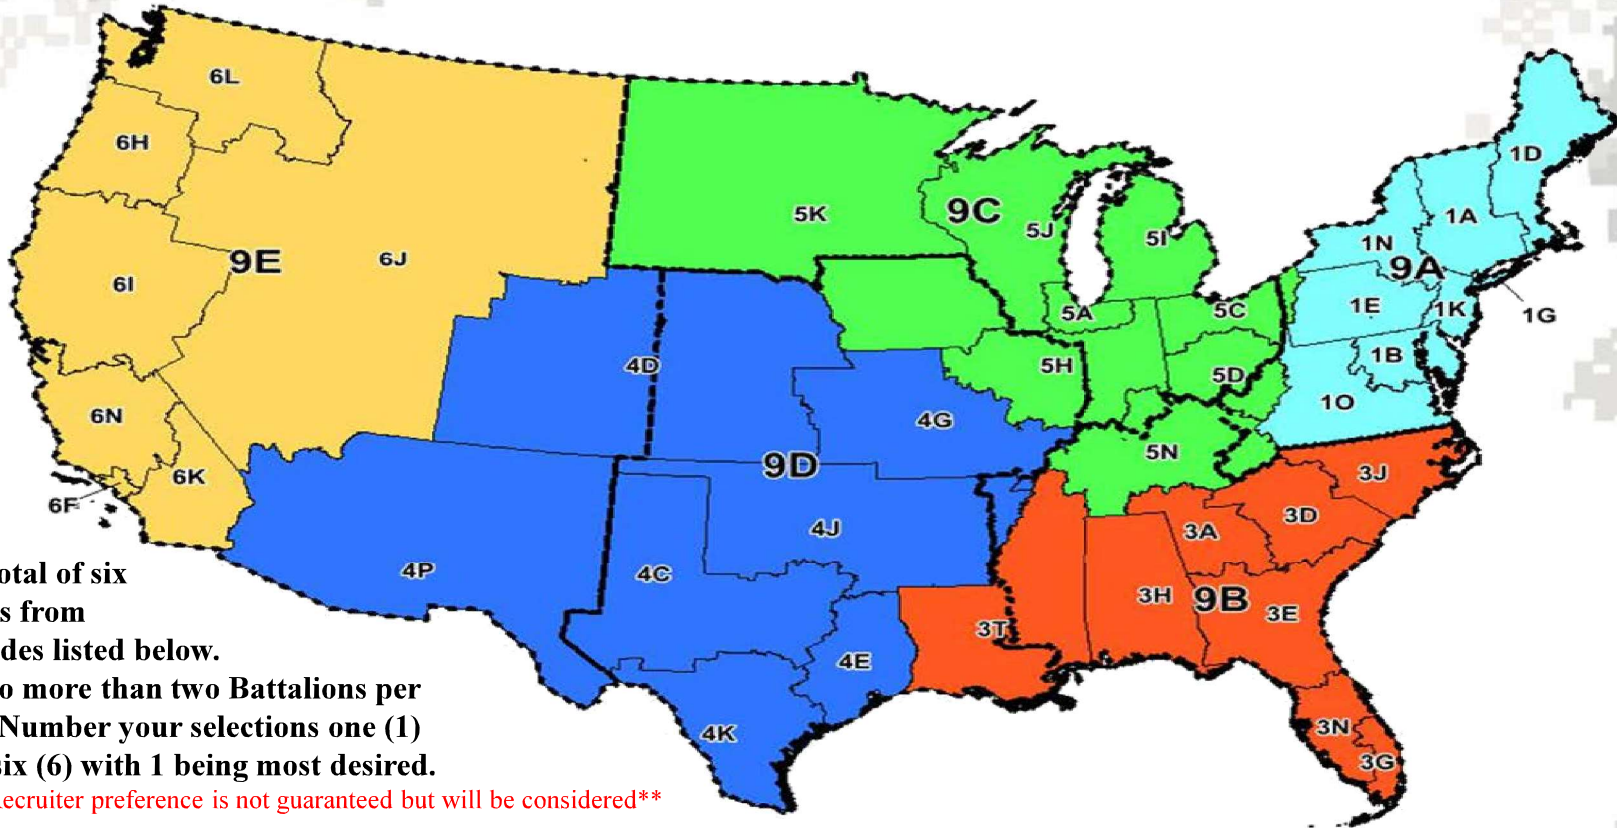

Recruiter Assignment Map

Select a total of six Battalions from the Brigades listed below. Choose no more than two Battalions per Brigade. Number your selections one (1) through six (6) with 1 being most desired.

****NOTE: Recruiter preference is not guaranteed but will be considered****

Med Rctg Bde

(CMF 68 only)

- 9A 1st MR Bn
- 9B 2nd MR Bn
- 9C 3rd MR Bn
- 9D 5th MR Bn
- 9E 6th MR Bn

6th Bde

- 6F Los Angeles
- 6H Portland
- 6I Sacramento
- 6J Salt Lake City
- 6K Southern Cal
- 6L Seattle
- 6N Cent Cal

5th Bde

- 4C Dallas
- 4D Denver
- 4E Houston
- 4G Kansas City
- 4J Oklahoma City
- 4K San Antonio
- 4P Phoenix

3rd Bde

- 5A Chicago
- 5C Cleveland
- 5D Columbus
- 5H Indianapolis
- 5I Great Lakes
- 5J Milwaukee
- 5K Minneapolis
- 5N Nashville

2nd Bde

- 3A Atlanta
- 3D Columbia
- 3E Jacksonville
- 3G Miami
- 3H Montgomery
- 3J Raleigh
- 3N Tampa
- 3T Baton Rouge

1st Bde

- 1A Albany
- 1B Baltimore
- 1D New England
- 1E Harrisburg
- 1G New York City
- 1K Mid-Atlantic
- 1N Syracuse
- 1O Richmond